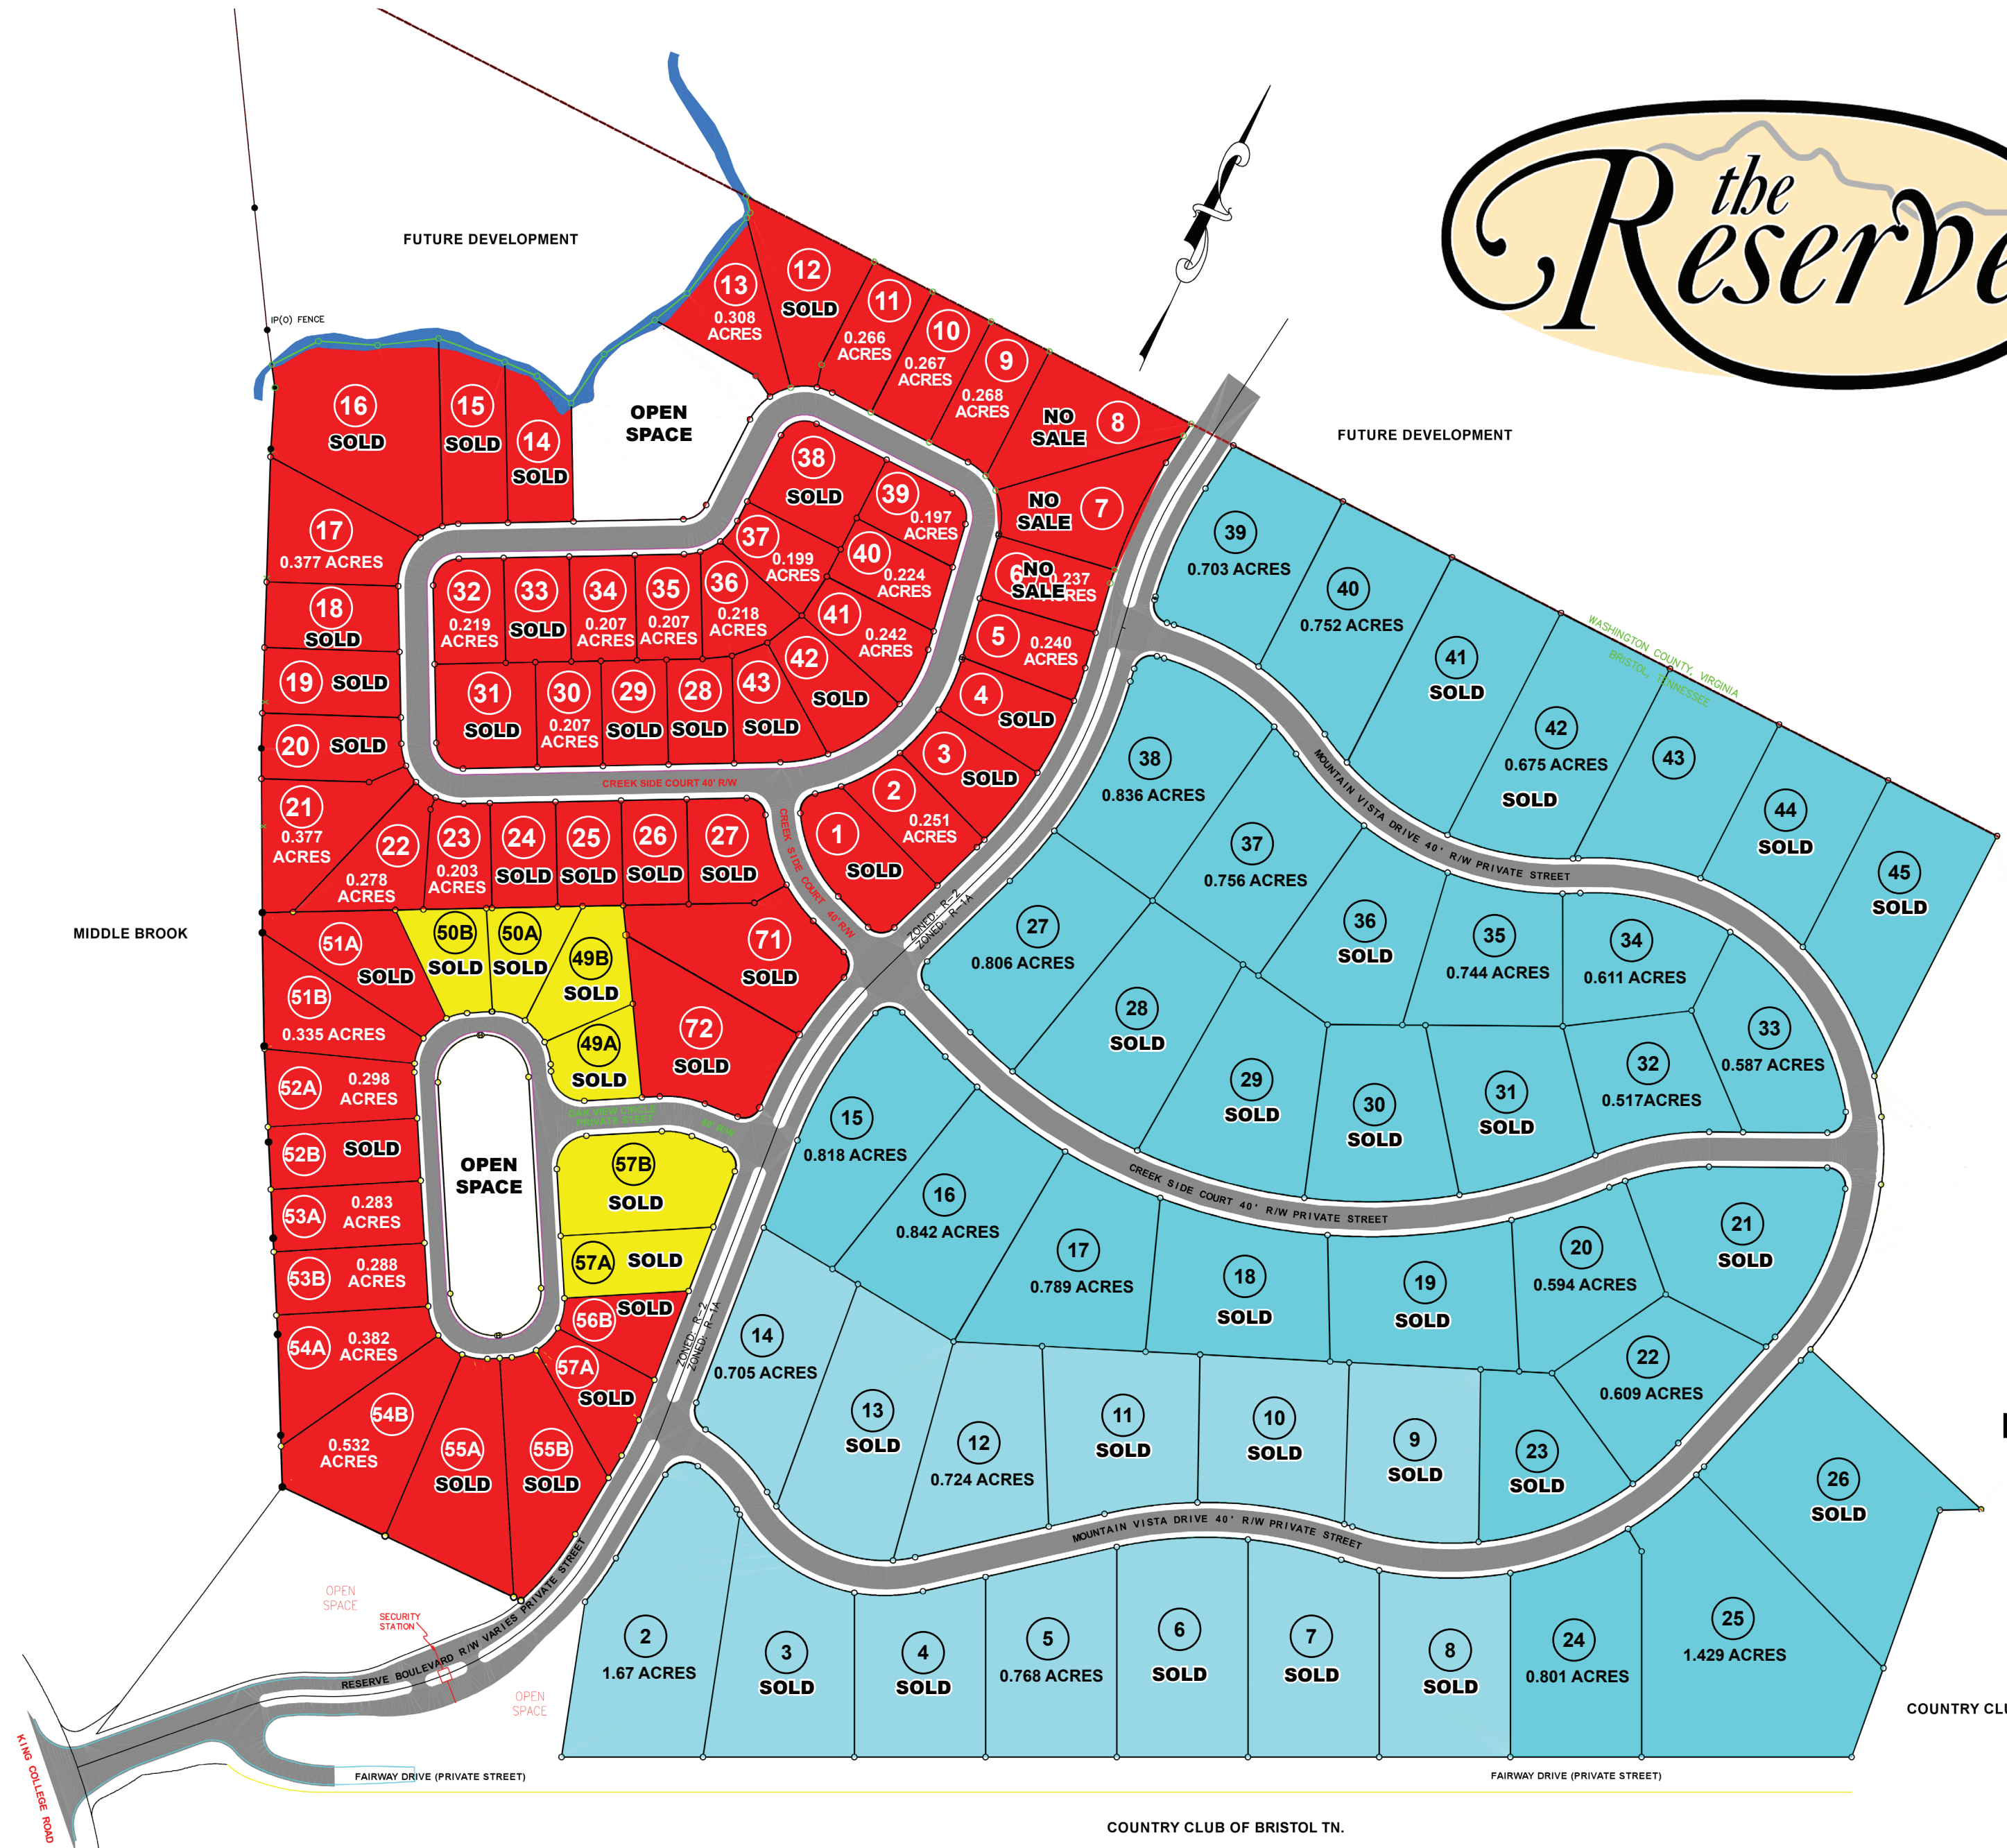

the Reserve

LEGEND

- CREEK SIDE COTTAGES
ZONED: R-2C
- TOWN HOMES
ZONED: R-2C
- MANOR LOTS
ZONED: R-1A & R-2
- MANOR LOTS (FUTURE)
ZONED: R-1A

0' 100' 200' 300'

Lot Sizes Are Approximate

COUNTRY CLUB OF BRISTOL TN.

COUNTRY CLUB OF BRISTOL TN.