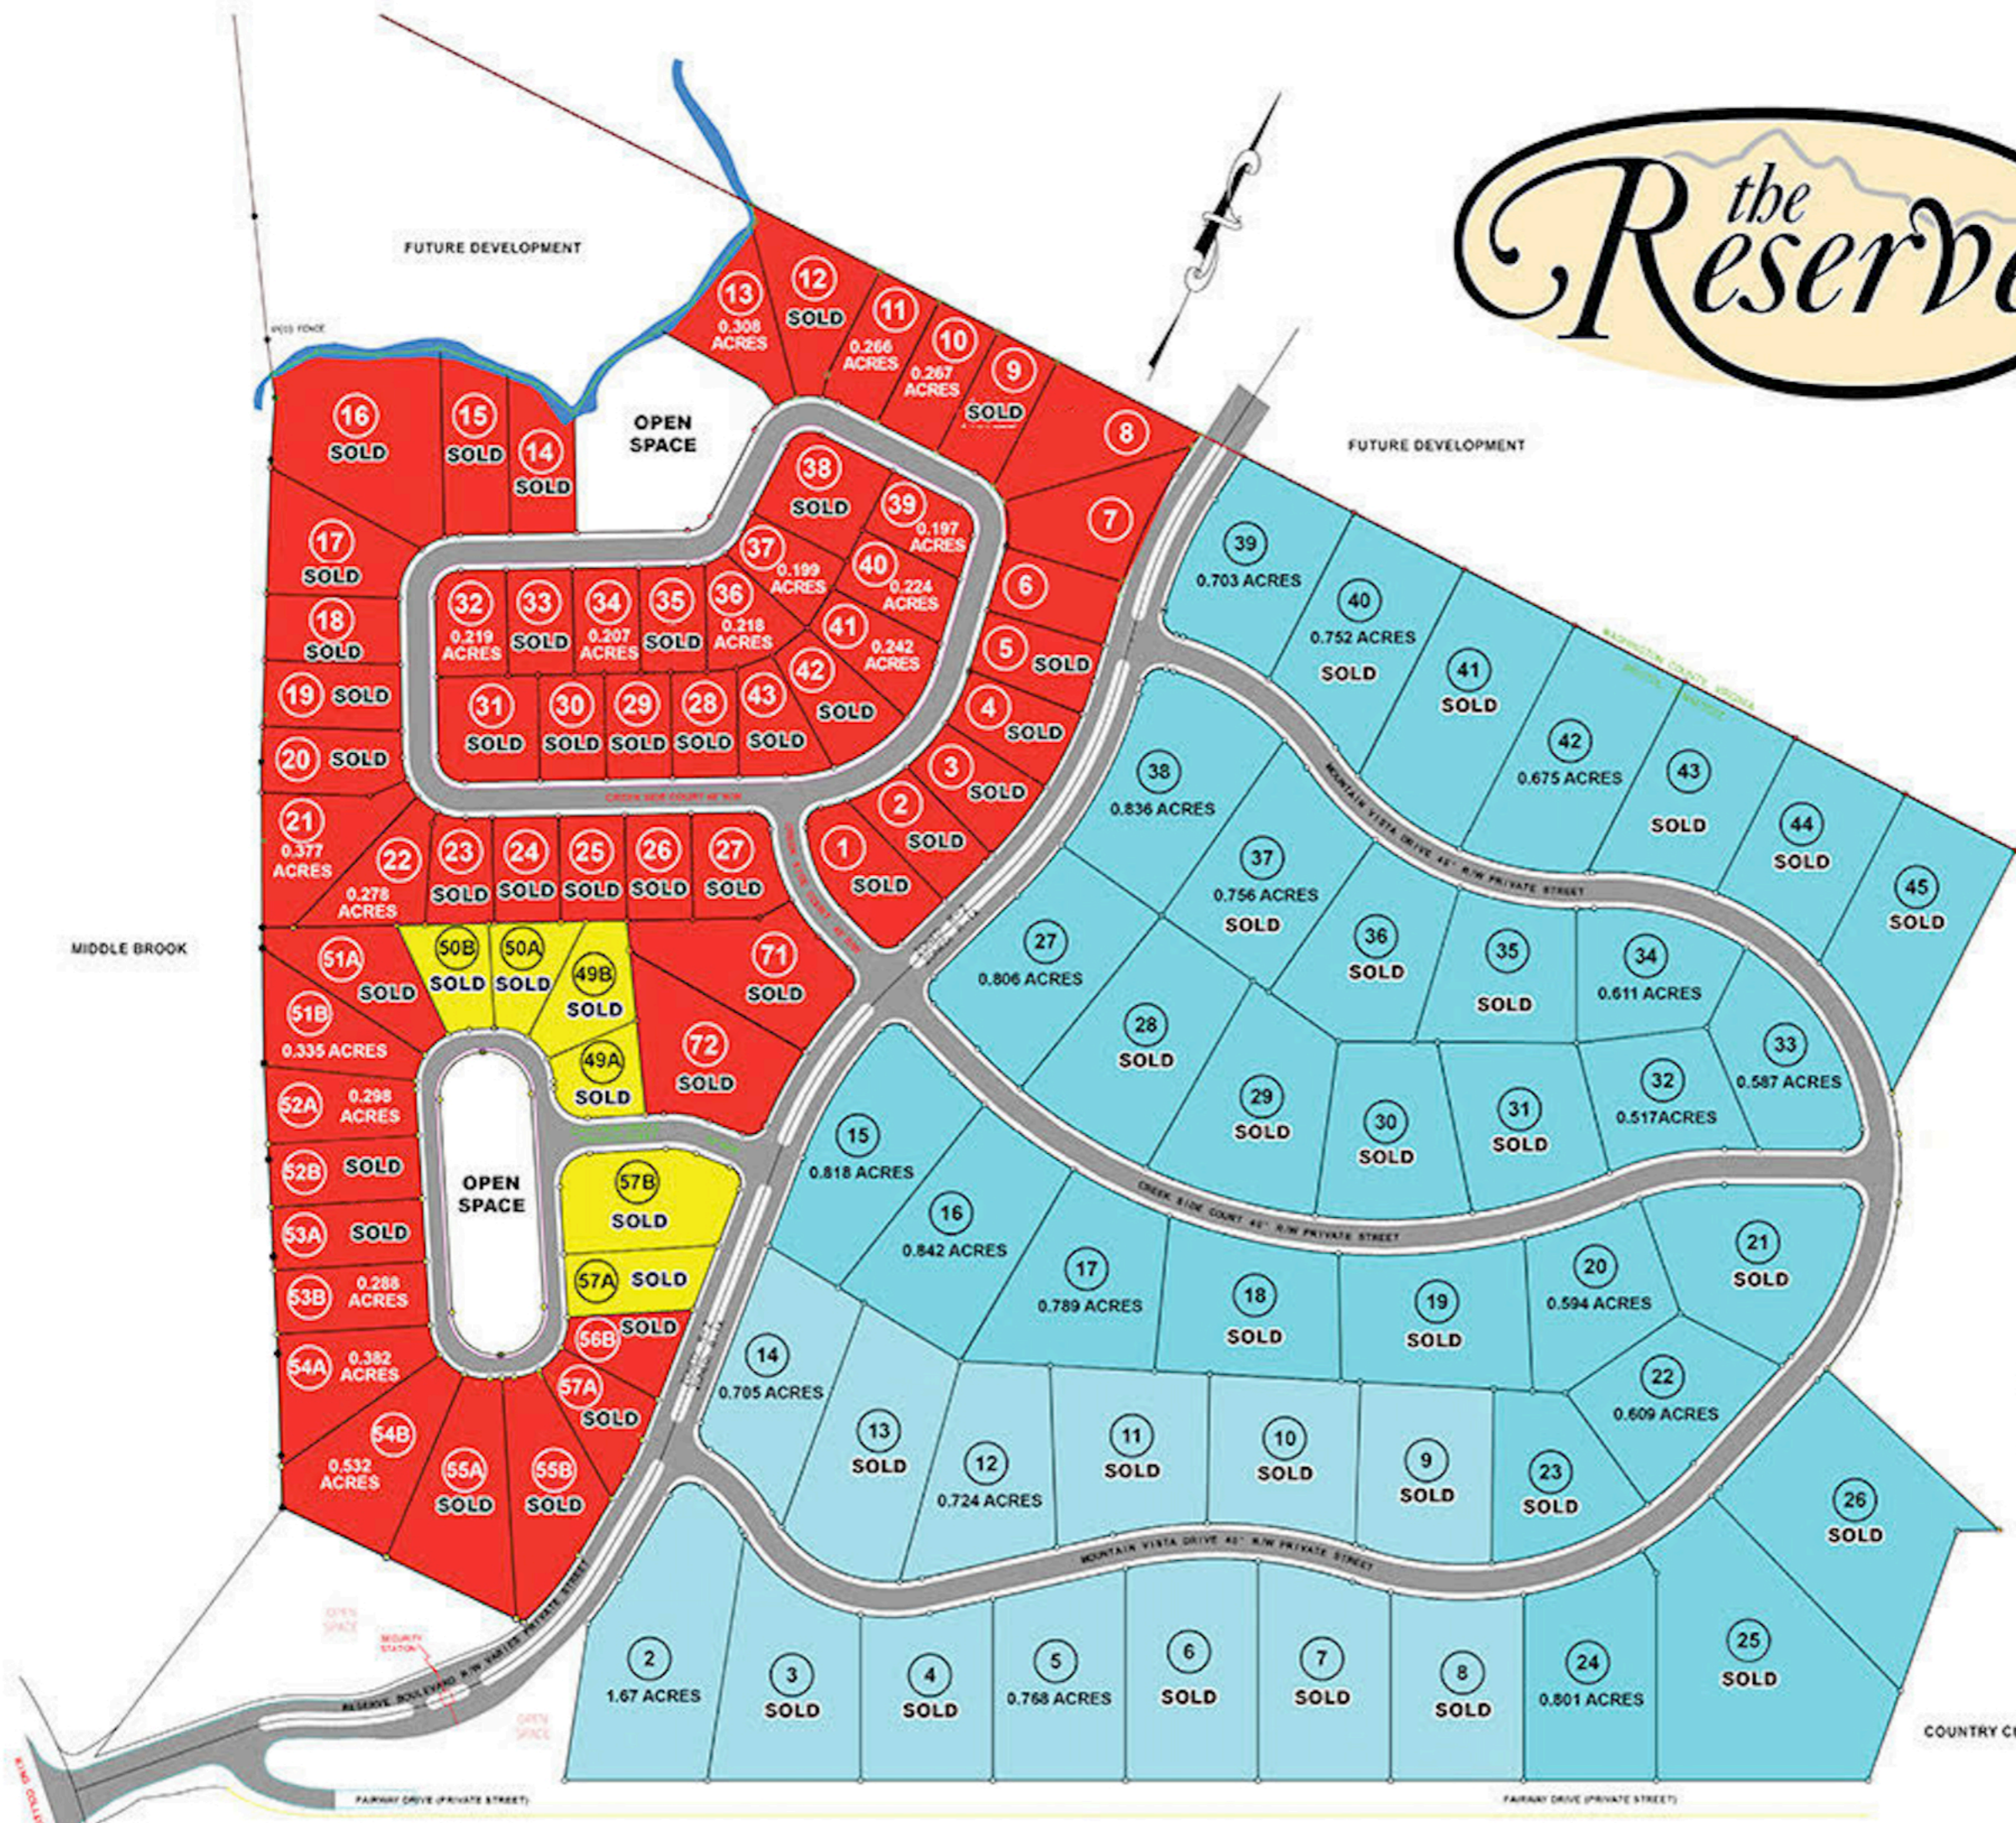

the Reserve

LEGEND

- CREEK SIDE COTTAGES
ZONED R-2C
- TOWN HOMES
ZONED R-2C
- MANOR LOTS
ZONED R-1A & R-2
- MANOR LOTS (FUTURE)
ZONED R-1A

0' 100' 200' 300'

Lot Sizes Are Approximate

COUNTRY CLUB OF BRISTOL TN.

COUNTRY CLUB OF BRISTOL TN.